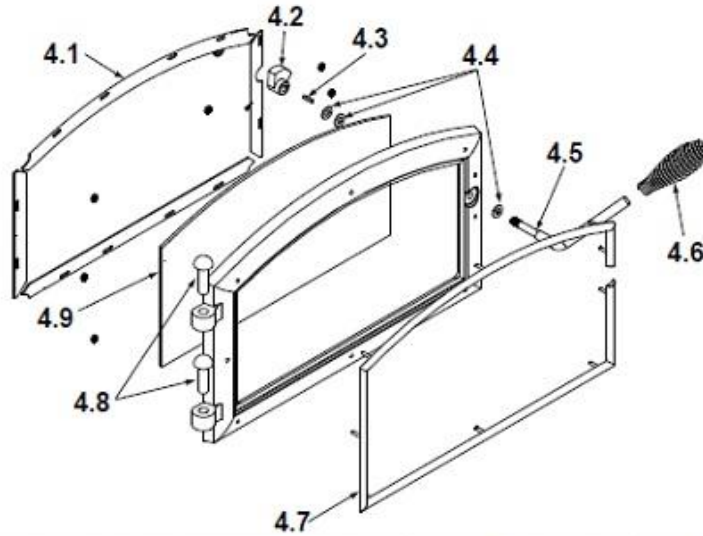

Quadra-Fire 5100i ACT Fireplace Insert

ITEM	DESCRIPTION	COMMENTS	PART NUMBER
1	Ceramic Fiber Blanket, 1/2 " Thick		832-3390
2	Baffle Fiberboard		SRV438-0320
3	Mount, Blower, Left		SRV430-1184

#4 Door assembly

4	Door Assembly	Black	DR-27BK
		No longer available	DR-27GD
		No longer available	DR-27NL
4.1	Glass Frame Set	Qty: 4 Pc	
4.2	Cam Latch, Door Handle		430-1141
4.3	Key, Cam Latch, Door handle		430-1151
4.4	Washer, Sae, 3/8 (Door Handle)	Pkg of 3	832-0990
4.5	Door Handle only		430-1131
4.6	Spring Handle, 1/2"	Gold	832-0620
		Nickel	250-8330
4.7	Trim Ring only, Door	No longer available	430-2702
		No longer available	430-5350
4.8	Hinge Pins, 1/2" (Qty. 2 Req.)	Gold	832-0250
		Nickel	430-5320
4.9	Door Glass Assembly		7000-011
	Gasket, Glass Tape - Dealer Cut to Size	5 Ft	832-0460
	Nut, Keps Lock, 8-32	Pkg of 40	226-0060/40
	Nut, Locking, Door Handle	Pkg of 24	226-0100/24
	Rope, Door, 3/4" x 84", Dealer Cut to Size	7 Ft	832-1680
	Door Handle Assembly		832-0540

ITEM	DESCRIPTION	COMMENTS	PART NUMBER
5	Spring Handle, Air Control, 1/4"	Gold (2)	832-0630
		Nickel (1)	250-8340
6	Manifold Tube Set		TUBES-438
	Manifold Clip/Screws		832-0661

#7 Brick Set

7	Brick Assembly - Complete Set	Pkg of 34	BRICK-438
7.1	Brick, 9 x 4.5 x 1.25"	Qty 14 req	
7.2	Brick, 9 x 4.5 x 1.25" with hole	Pkg of 2	SRV436-0380
7.3	Brick, 9 x 3 x 1.25"	Qty 2 req	
7.4	Brick, 8.5 x 1.75 x 1.25"	Qty 2 req	
7.5	Brick, 3 x 1.75 x 1.25"	Qty 1 req	
7.6	Brick, 9 x 2 x 1.25"	Qty 2 req	
7.7	Brick, see diagram above	Qty 2 req	
7.8	Brick, see diagram above	Qty 2 req	
7.9	Brick, see diagram above	Qty 2 req	
7.10	Brick, 7.5 x 3.5 x 1.25"	Qty 2 req	
7.11	Brick, 9 x 2.25 x 1.25"	Qty 1 req	
7.12	Brick, 8.75 x 2.25 x 1.25"	Qty 2 req	
	Brick, Uncut	Pkg of 1	832-0550
		Pkg of 6	832-3040
8	Grill Assembly, Complete Set	Gold	832-3100
		Nickel	832-3100NL
9	Switch, Rocker		230-0730