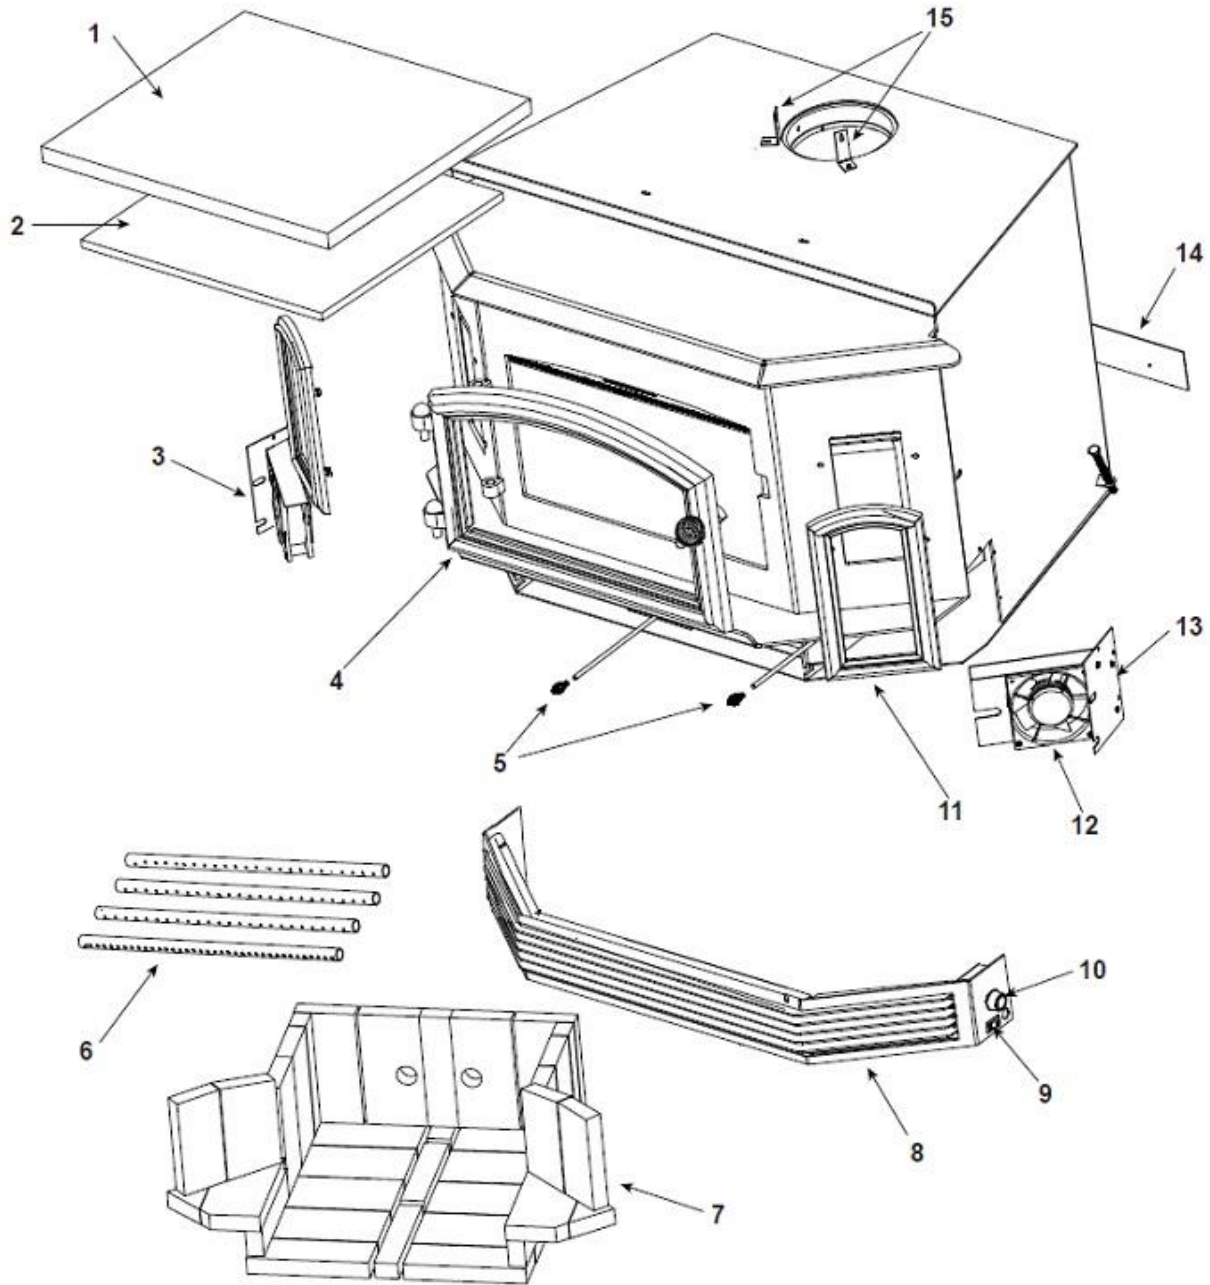

Quadra-Fire 5100i ACT Fireplace Insert

ITEM	DESCRIPTION	COMMENTS	PART NUMBER
1	Ceramic Fiber Blanket, 1/2 " Thick		832-3390
2	Baffle Fiberboard		SRV438-0320
3	Mount, Blower, Left		SRV430-1184

#4 Door assembly

4	Door Assembly	Black	DR-27BK
		No longer available	DR-27GD
		No longer available	DR-27NL
4.1	Glass Frame Set	Qty: 4 Pc	
4.2	Cam Latch, Door Handle		430-1141
4.3	Key, Cam Latch, Door handle		430-1151
4.4	Washer, Sae, 3/8 (Door Handle)	Pkg of 3	832-0990
4.5	Door Handle only		430-1131
4.6	Spring Handle, 1/2"	Gold	832-0620
		Nickel	250-8330
4.7	Trim Ring only, Door	No longer available	430-2702
		No longer available	430-5350
4.8	Hinge Pins, 1/2" (Qty. 2 Req.)	Gold	832-0250
		Nickel	430-5320
4.9	Door Glass Assembly		7000-011
	Gasket, Glass Tape - Dealer Cut to Size	5 Ft	832-0460
	Nut, Keps Lock, 8-32	Pkg of 40	226-0060/40
	Nut, Locking, Door Handle	Pkg of 24	226-0100/24
	Rope, Door, 3/4" x 84", Dealer Cut to Size	7 Ft	832-1680
	Door Handle Assembly		832-0540

ITEM	DESCRIPTION	COMMENTS	PART NUMBER
5	Spring Handle, Air Control, 1/4"	Gold (2)	832-0630
		Nickel (1)	250-8340
6	Manifold Tube Set		TUBES-438
	Manifold Clip/Screws		832-0661

#7 Brick Set

7	Brick Assembly - Complete Set	Pkg of 34	BRICK-438
7.1	Brick, 9 x 4.5 x 1.25"	Qty 14 req	
7.2	Brick, 9 x 4.5 x 1.25" with hole	Pkg of 2	SRV436-0380
7.3	Brick, 9 x 3 x 1.25"	Qty 2 req	
7.4	Brick, 8.5 x 1.75 x 1.25"	Qty 2 req	
7.5	Brick, 3 x 1.75 x 1.25"	Qty 1 req	
7.6	Brick, 9 x 2 x 1.25"	Qty 2 req	
7.7	Brick, see diagram above	Qty 2 req	
7.8	Brick, see diagram above	Qty 2 req	
7.9	Brick, see diagram above	Qty 2 req	
7.10	Brick, 7.5 x 3.5 x 1.25"	Qty 2 req	
7.11	Brick, 9 x 2.25 x 1.25"	Qty 1 req	
7.12	Brick, 8.75 x 2.25 x 1.25"	Qty 2 req	
	Brick, Uncut	Pkg of 1	832-0550
		Pkg of 6	832-3040
8	Grill Assembly, Complete Set	Gold	832-3100
		Nickel	832-3100NL
9	Switch, Rocker		230-0730