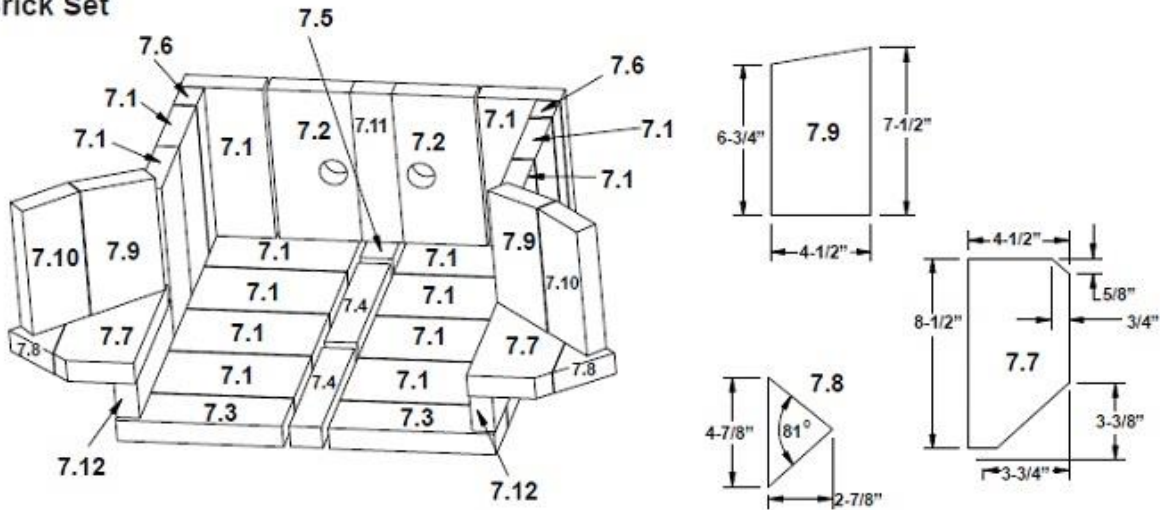

ITEM	DESCRIPTION	COMMENTS	PART NUMBER
5	Spring Handle, Air Control, 1/4"	Gold (2)	832-0630
		Nickel (1)	250-8340
6	Manifold Tube Set		TUBES-438
	Manifold Clip/Screws		832-0661

#7 Brick Set

7	Brick Assembly - Complete Set	Pkg of 34	BRICK-438
7.1	Brick, 9 x 4.5 x 1.25"	Qty 14 req	
7.2	Brick, 9 x 4.5 x 1.25" with hole	Pkg of 2	SRV436-0380
7.3	Brick, 9 x 3 x 1.25"	Qty 2 req	
7.4	Brick, 8.5 x 1.75 x 1.25"	Qty 2 req	
7.5	Brick, 3 x 1.75 x 1.25"	Qty 1 req	
7.6	Brick, 9 x 2 x 1.25"	Qty 2 req	
7.7	Brick, see diagram above	Qty 2 req	
7.8	Brick, see diagram above	Qty 2 req	
7.9	Brick, see diagram above	Qty 2 req	
7.10	Brick, 7.5 x 3.5 x 1.25"	Qty 2 req	
7.11	Brick, 9 x 2.25 x 1.25"	Qty 1 req	
7.12	Brick, 8.75 x 2.25 x 1.25"	Qty 2 req	
	Brick, Uncut	Pkg of 1	832-0550
		Pkg of 6	832-3040
8	Grill Assembly, Complete Set	Gold	832-3100
		Nickel	832-3100NL
9	Switch, Rocker		230-0730